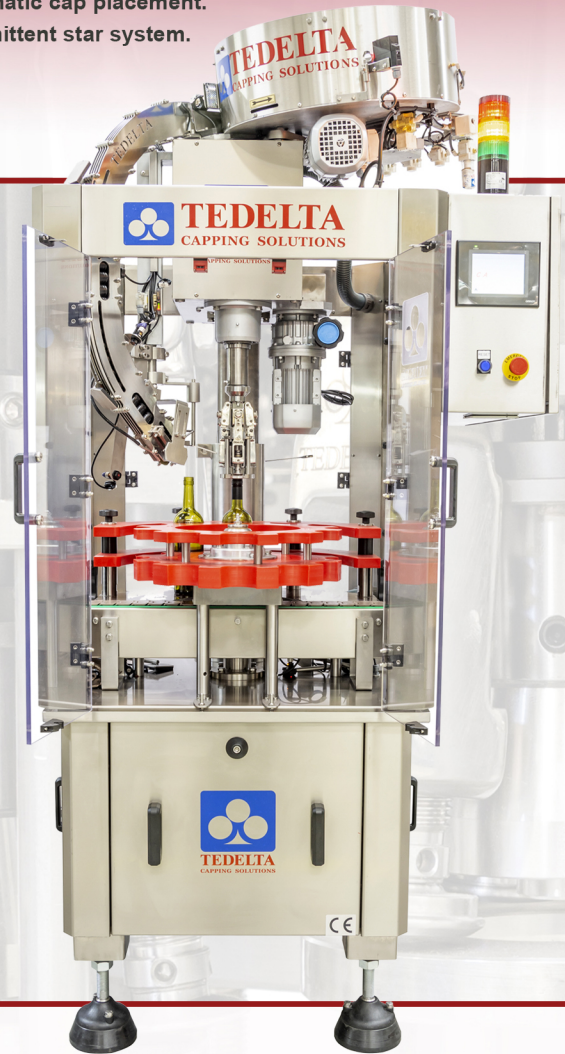

TEDELTA
CAPPING SOLUTIONS

SEMI-AUTOMATIC MACHINE CSA-101

- . Automatic operation, raising and lowering CR-504 head.
- . Head speed and rotation control by a variable speed motor.
- . Specially designed for small, one-off production runs.

INLINE CAPPING MACHINE CAL-101-ST

- . Production runs up to 3,000 bottles/hour
- . Automatic cap placement.
- . Intermittent star system.

CR-504

CR-804

SEALING HEAD.

- . Stainless steel construction
- . Designed for safe, high-quality capping for bottles, with Pilfer proof, Stelvin aluminium caps.
- . Can be used on other manufacturer's machines with the appropriate adapter.
- . Roll on capping head equipped with 2 skirting roller and 2 threading roller guides.
- . Safety system to prevent damage to the neck if no cap is in place.

DUPLEX ROTARY CAPPING MACHINE CAR 108-TR-PR-ST

DESCRIPTION

- . Large and medium-sized production runs, from 3.000 to 60.000 b/h.
- . Designed specially for aluminium caps, fitments and T-cork type or other.
- . Delivery of the cap: "Pick-off" and "Pick & place" systems.
- . Manufacturing capabilities from 3 (three) to 24 (twenty-four) sealing heads.
- . EC Directive/USA compliance.

Tedelta has developed a wide range of capping machines for a wide variety of industry sectors. We offer capping solutions for roll-on aluminium, press-on, screw-on plastic closures, T-Cork and special shape caps.