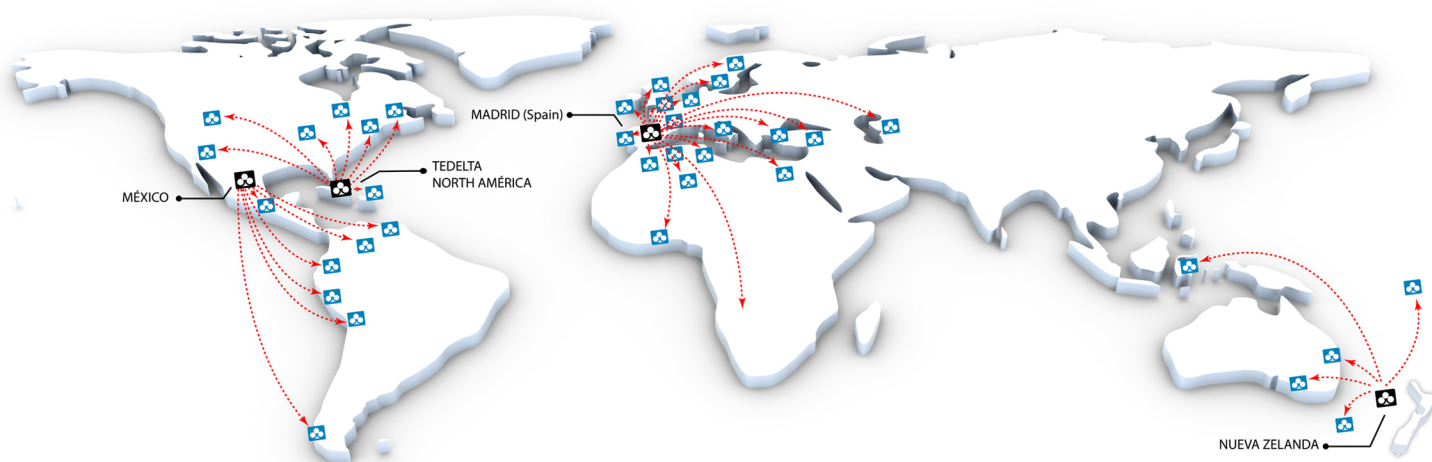

PRODUCTION LINE

SCREW CAPPING MACHINE | ROPP CAPPING MACHINE | DECAPPING MACHINE
CAPPING TURRET | PUMPS CAPPING MACHINE | TRIGGER CAPPING MACHINE
LIDDING CAPPING MACHINE | SIGMA-SERVO CAPPING MACHINE | FEEDING SYSTEM
SPECIAL DESING CAPPING MACHINE | OTHER CAPPING MACHINES

TEDELTA EUROPE

C/ Alcotanes 29-31
Pol. Ind. El Cascajal
28320 Pinto (Madrid) Spain
Tel.: +34 916 42 09 43
www.tedelta.com
export@tedelta.es

TEDELTA NORTH AMÉRICA

2335 Suite R 63rd Avenue
E. Bradenton, FL, 34203-USA
www.us.tedelta.com
sales.northamerica@tedelta.com

EASTERN REGIONAL OFFICE

325 Seminole Woods Blvd
32732. Geneva. FL. USA
Tel.: +1 407 399 1986
www.us.tedelta.es
andy.cowen@tedelta.com

WESTERN REGIONAL OFFICE

PO Box 1373
95648 CA- Lincoln - USA
Tel.: +1 916 626 7688
www.us.tedelta.es
terry.dyet@tedelta.com