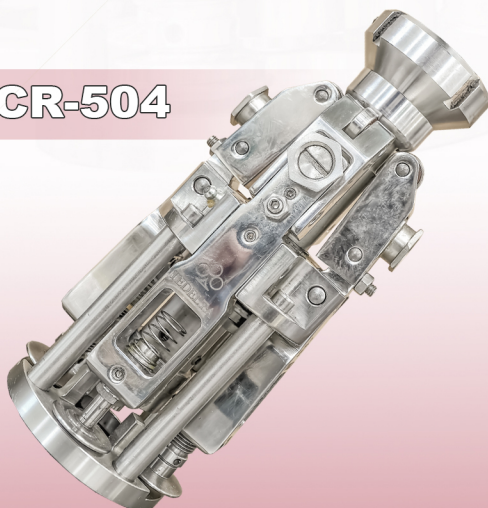

TEDELTA
CAPPING SOLUTIONS

SEMI-AUTOMATIC MACHINE CSA-101

- . Automatic operation, raising and lowering CR-504 head.
- . Head speed and rotation control by a variable speed motor.
- . Specially designed for small, one-off production runs.

INLINE CAPPING MACHINE CAL-101-ST

- . Production runs up to 3,000 bottles/hour
- . Automatic cap placement.
- . Intermittent star system.

CR-504

CR-804

SEALING HEAD.

- . Stainless steel construction
- . Designed for safe, high-quality capping for bottles, with Pilfer proof, Stelvin aluminium caps.
- . Can be used on other manufacturer's machines with the appropriate adapter.
- . Roll on capping head equipped with 2 skirting roller and 2 threading roller guides.
- . Safety system to prevent damage to the neck if no cap is in place.

DUPLEX ROTARY CAPPING MACHINE CAR 108-TR-PR-ST

DESCRIPTION

- . Large and medium-sized production runs, from 3.000 to 60.000 b/h.
- . Designed specially for aluminium caps, fitments and T-cork type or other.
- . Delivery of the cap: "Pick-off" and "Pick & place" systems.
- . Manufacturing capabilities from 3 (three) to 24 (twenty-four) sealing heads.
- . EC Directive/USA compliance.