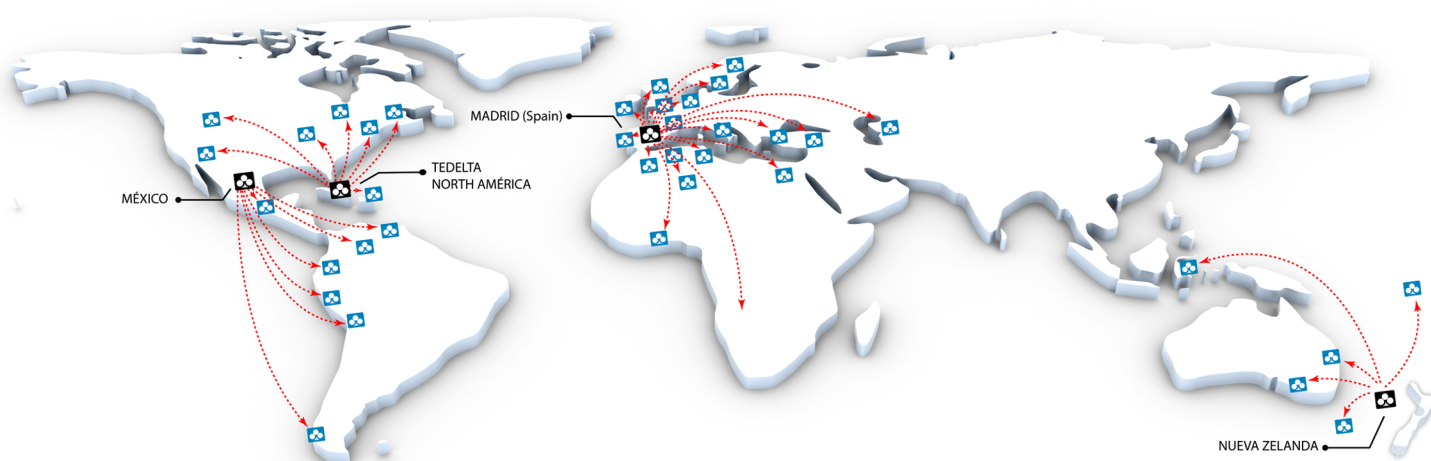

PRODUCTION LINE

SCREW CAPPING MACHINE | ROPP CAPPING MACHINE | DECAPPING MACHINE
CAPPING TURRET | PUMPS CAPPING MACHINE | TRIGGER CAPPING MACHINE
LIDDING CAPPING MACHINE | SIGMA-SERVO CAPPING MACHINE | FEEDING SYSTEM
SPECIAL DESING CAPPING MACHINE | OTHER CAPPING MACHINES

TEDELTA EUROPE

C/ Alcotanes 29-31
Pol. Ind. El Cascajal
28320 Pinto (Madrid) Spain
Tel.: +34 916 42 09 43
www.tedelta.com
export@tedelta.es

TEDELTA NORTH AMERICA

2335 Suite R 63rd Avenue
E. Bradenton, FL, 34203-USA
www.us.tedelta.com
sales.northamerica@tedelta.com

EASTERN REGIONAL OFFICE

325 Seminole Woods Blvd
32732. Geneva. FL. USA
Tel.: +1 407 399 1986
www.us.tedelta.es
andy.cowen@tedelta.com

WESTERN REGIONAL OFFICE

PO Box 1373
95648 CA- Lincoln - USA
Tel.: +1 916 626 7688
www.us.tedelta.es
terry.dyet@tedelta.com